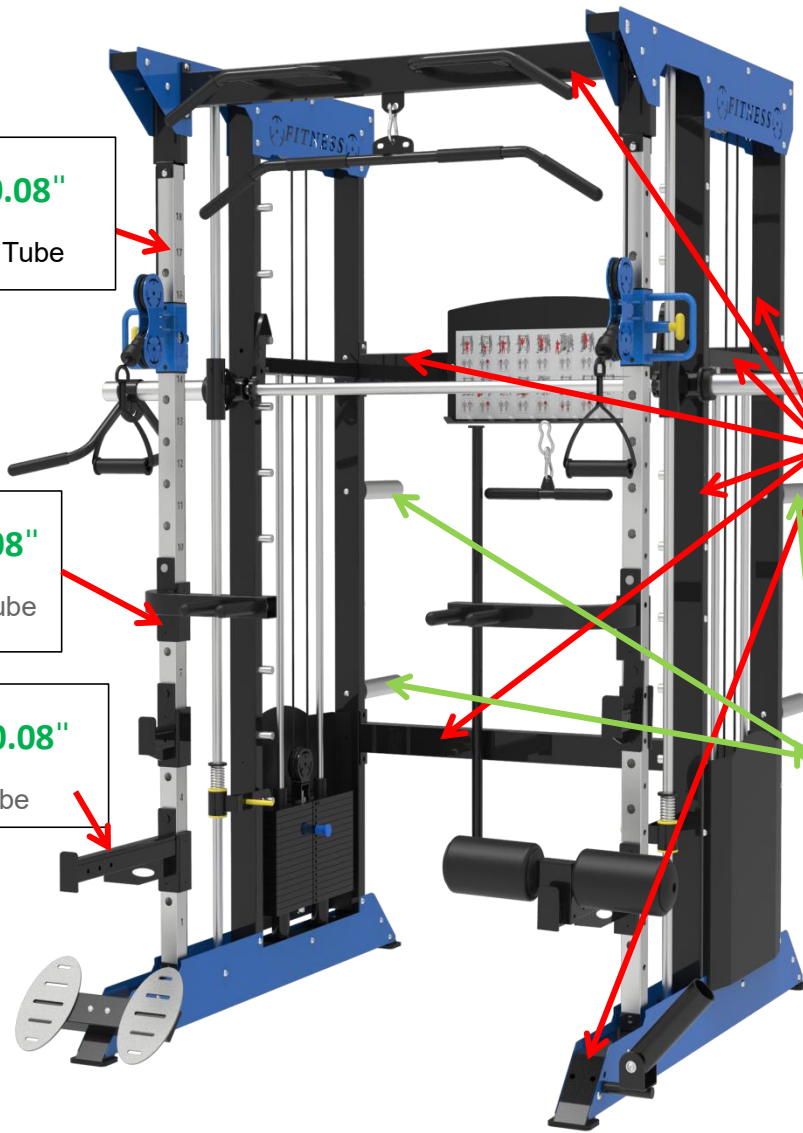

FSR70

1.9" X 1.9" X 0.08"

Stainless Square Tube

1.9" X 1.9" X 0.08"

Stainless Square Tube

1.57" X 1.57" X 0.08"

Stainless Square Tube

3.15" X 1.57" X 0.08"

Rectangular Steel Tube

Φ 1.9" X 0.08"

Stainless Round Steel Tube